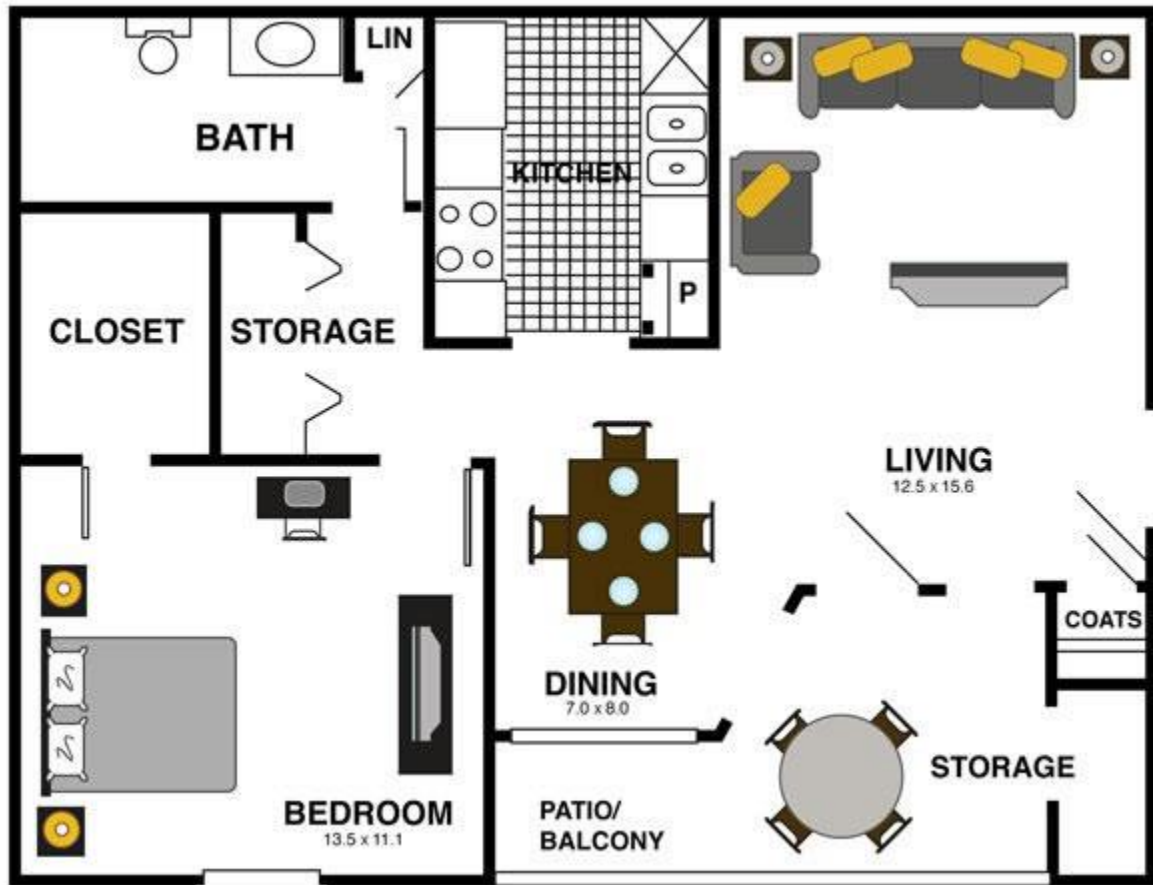

# THE MARQ

Azalea – One Bedroom / One Bath – 688 Sq. Ft.\*